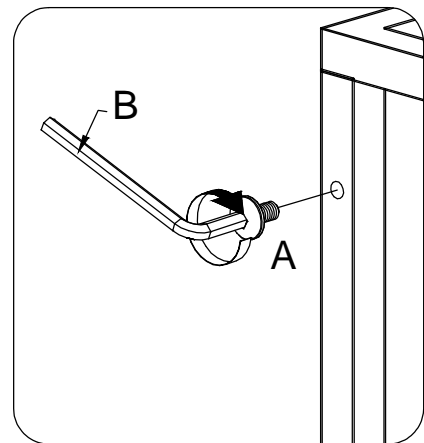

VIRUM SHELF UNIT

DIMENSION-TOLERANCE+/-2MM

765×260×15 mm

800×260×60 mm

765×15×15 mm

A × 12

M6×12 mm

B × 1

4 mm

C × 6

Ø12×5 mm

1

2

3

4

5