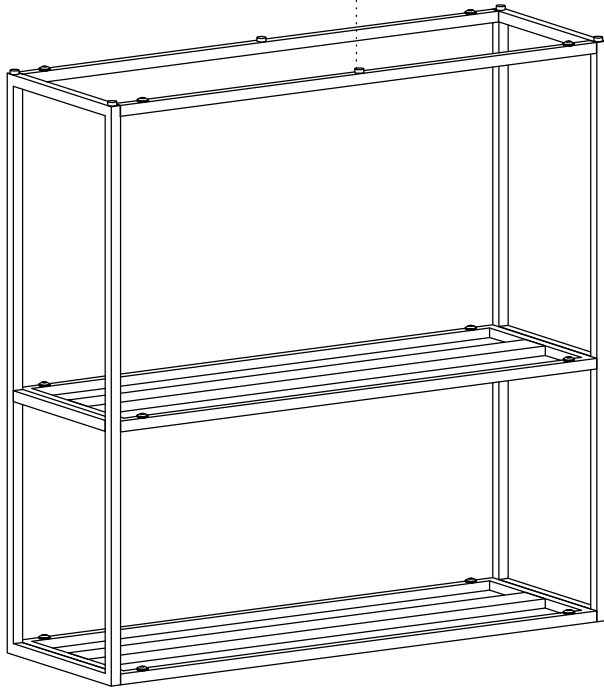

VIRUM SHELF UNIT

DIMENSION-TOLERANCE+/-2MM

765×260×15 mm

800×260×60 mm

765×15×15 mm

A × 12

M6×12 mm

B × 1

4 mm

C × 6

Ø12×5 mm

1

2

3

4

5