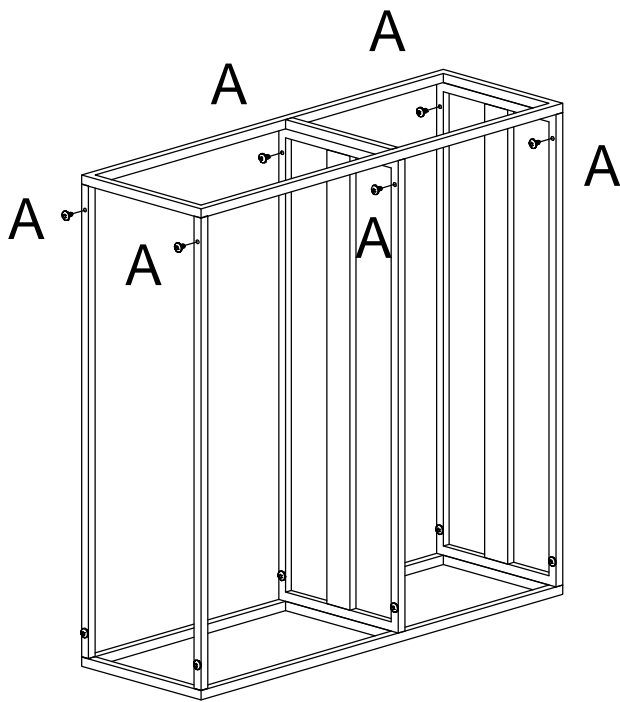

VIRUM SHELF UNIT

DIMENSION-TOLERANCE+/-2MM

765×260×15 mm

800×260×60 mm

765×15×15 mm

A × 12

M6×12 mm

B × 1

4 mm

C × 6

Ø12×5 mm

1

2

3

4

5