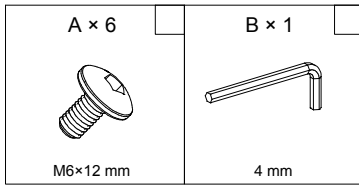

VIRUM SHELF UNIT

DIMENSION-TOLERANCE+/-2MM

765×260×15 mm

800×260×60 mm

765×15×15 mm

A × 12

M6×12 mm

B × 1

4 mm

C × 6

Ø12×5 mm

1

2

3

4

5