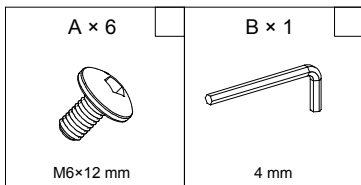

VIRUM SHELF UNIT

DIMENSION-TOLERANCE+/-2MM

765×260×15 mm

800×260×60 mm

765×15×15 mm

A × 12

M6×12 mm

B × 1

4 mm

C × 6

Ø12×5 mm

1

2

3

4

5