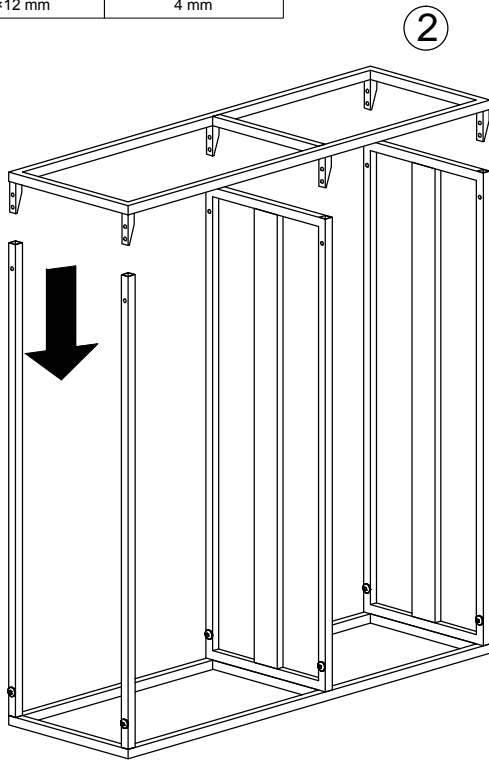

VIRUM SHELF UNIT

DIMENSION-TOLERANCE+/-2MM

765×260×15 mm

800×260×60 mm

765×15×15 mm

A × 12

M6×12 mm

B × 1

4 mm

C × 6

Ø12×5 mm

1

2

3

4

5