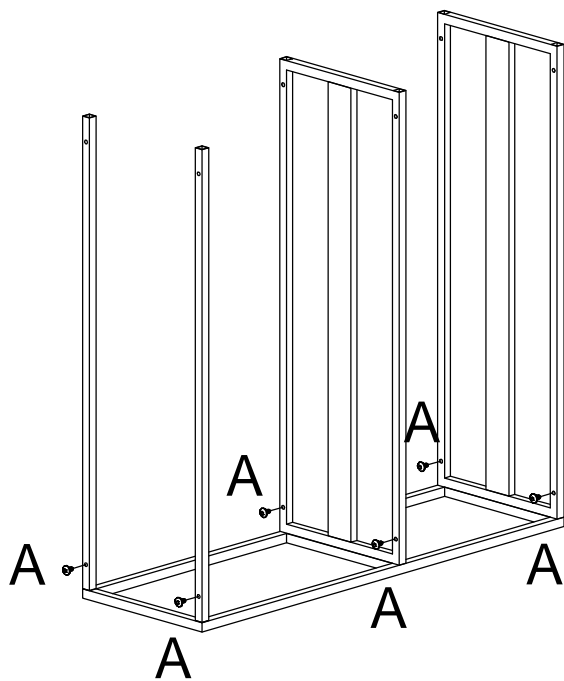

VIRUM SHELF UNIT

DIMENSION-TOLERANCE+/-2MM

765×260×15 mm

800×260×60 mm

765×15×15 mm

A × 12

M6×12 mm

B × 1

4 mm

C × 6

Ø12×5 mm

1

2

3

4

5