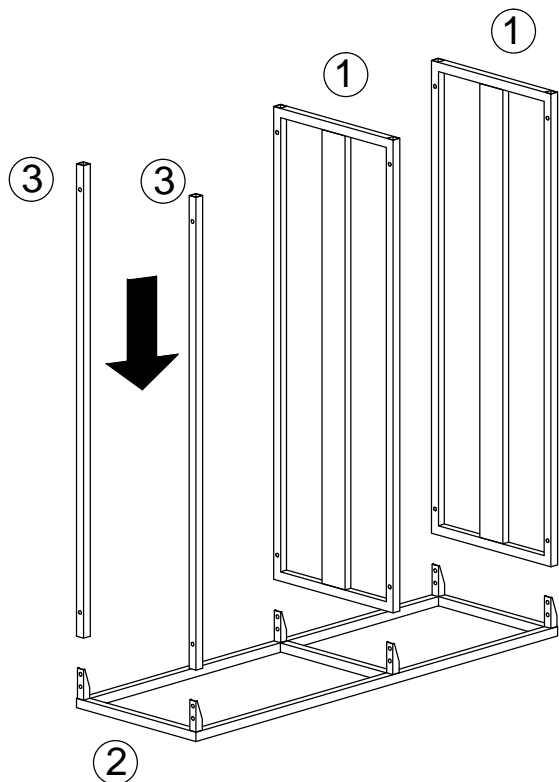

VIRUM SHELF UNIT

DIMENSION-TOLERANCE+/-2MM

765×260×15 mm

800×260×60 mm

765×15×15 mm

A × 12

M6×12 mm

B × 1

4 mm

C × 6

Ø12×5 mm

1

2

3

4

5