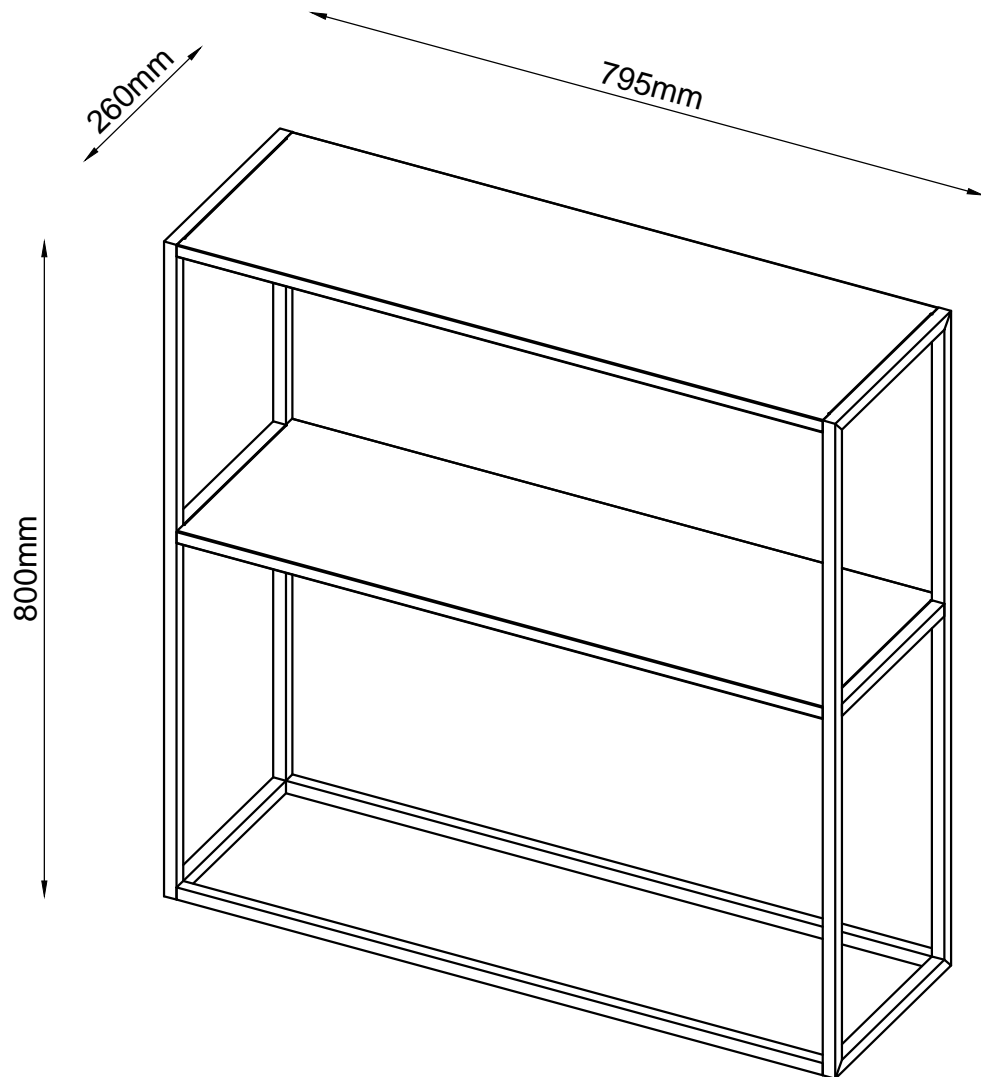

VIRUM SHELF UNIT

DIMENSION-TOLERANCE+/-2MM

765×260×15 mm

800×260×60 mm

765×15×15 mm

A × 12

M6×12 mm

B × 1

4 mm

C × 6

Ø12×5 mm

1

2

3

4

5