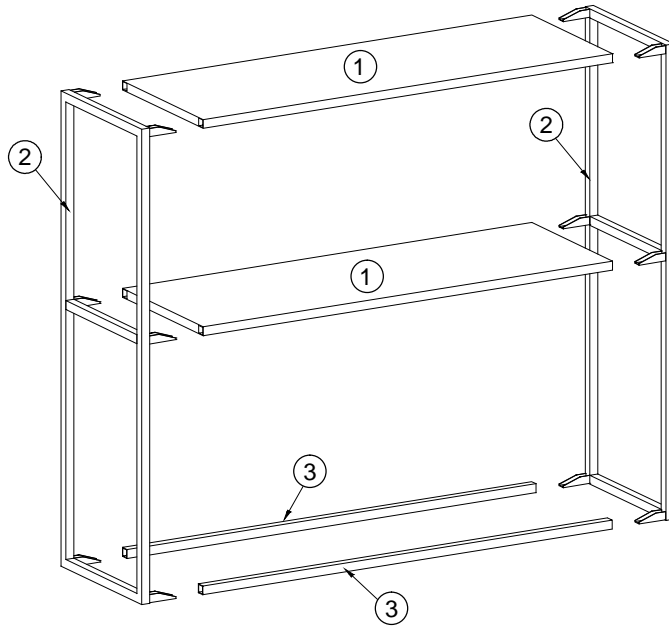

VIRUM SHELF UNIT

DIMENSION-TOLERANCE+/-2MM

765×260×15 mm

800×260×60 mm

765×15×15 mm

A × 12

M6×12 mm

B × 1

4 mm

C × 6

Ø12×5 mm

1

2

3

4

5