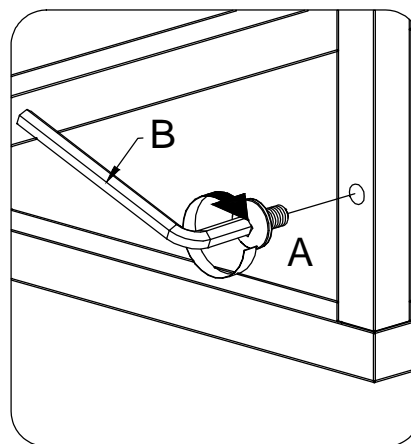

VIRUM SHELF UNIT

DIMENSION-TOLERANCE+/-2MM

765×260×15 mm

800×260×60 mm

765×15×15 mm

A × 12

M6×12 mm

B × 1

4 mm

C × 6

Ø12×5 mm

1

2

3

4

5